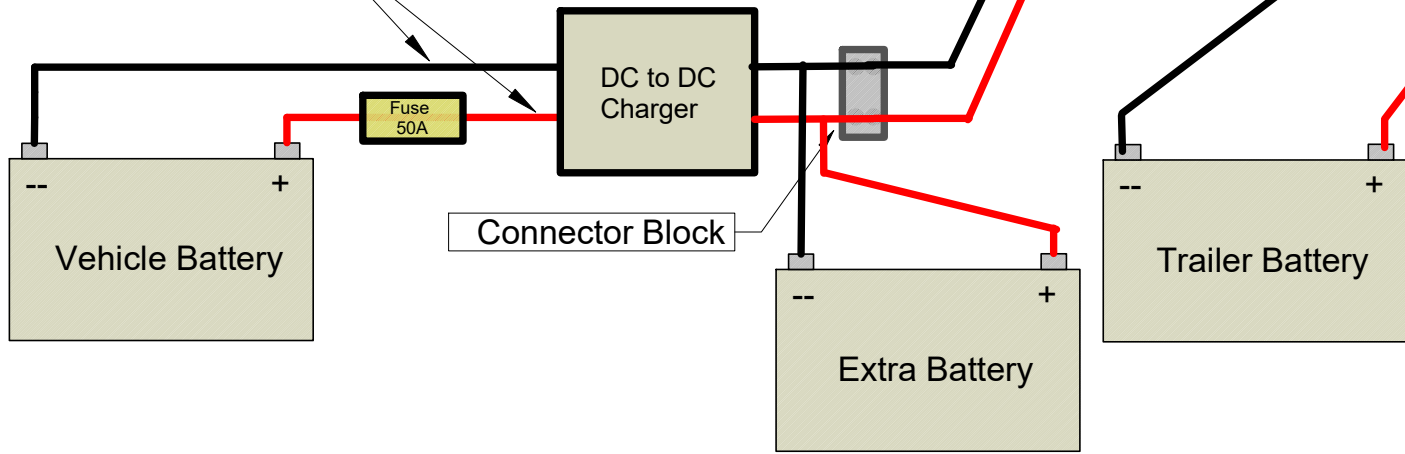

10sqmm multistrand panel wire
Maximum current = 30A

Incorrect wiring - DC to DC charger cannot supply current demand of HPP1 MK7

Tolerance:	HCdP	Title: HPP1 MK7 Wrong Wiring	
Material:			
Scale: Not to Scale			
Date: Feb 2022	Drw No. HPP1 MK7 WW	Rev. 00	Iss.